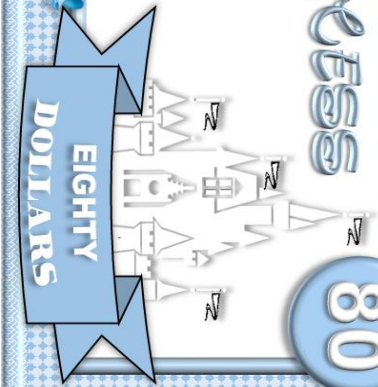

PRINCESS

EIGHTY
DOLLARS

80