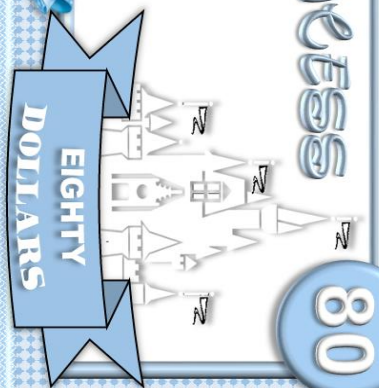

PRINCESS DOLLAR

**PLAY MONEY FOR
GAMES. PRIZES.
COUNTING. AND
MORE!**

12 DIFFERENT DOLLARS

PRINCESS

TWENTY DOLLARS

20

This is a vertical rectangular card with a pink and white checkered border. At the top, there is an oval portrait of a blonde princess with a crown, wearing a pink dress with a white floral pattern. Below the portrait is a smaller, full-body illustration of the same princess. The word "PRINCESS" is written in a large, purple, serif font. Below that, a purple banner contains the text "TWENTY DOLLARS" in white. At the bottom, a purple circle contains the number "20" in white. The background features a faint illustration of a castle.

PRINCESS

TWENTY DOLLARS

20

This is a vertical rectangular card with a pink and white checkered border. At the top, there is an oval portrait of a blonde princess with a crown, wearing a pink dress with a white floral pattern. Below the portrait is a smaller, full-body illustration of the same princess. The word "PRINCESS" is written in a large, purple, serif font. Below that, a purple banner contains the text "TWENTY DOLLARS" in white. At the bottom, a purple circle contains the number "20" in white. The background features a faint illustration of a castle.

EIGHTY
DOLLARS

80

PRINCESS

EIGHTY
DOLLARS

80

PRINCESS

EIGHTY
DOLLARS

80