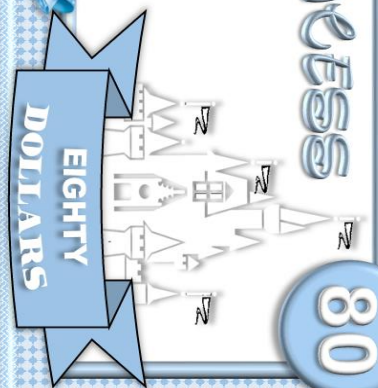

PRINCESS DOLLAR

**PLAY MONEY FOR
GAMES. PRIZES.
COUNTING. AND
MORE!**

12 DIFFERENT DOLLARS

PRINCESS

TWENTY DOLLARS

20

This is a vertical rectangular card with a pink and white checkered border. At the top, there is an oval portrait of a blonde princess with a crown, wearing a pink dress with a white floral pattern. Below the portrait is a smaller, full-body illustration of the same princess. The word "PRINCESS" is written in a large, purple, serif font. Below that, a purple banner contains the text "TWENTY DOLLARS" in white. At the bottom, a purple circle contains the number "20" in white. The background features a faint illustration of a castle.

PRINCESS

TWENTY DOLLARS

20

This is a vertical rectangular card with a pink and white checkered border. At the top, there is an oval portrait of a blonde princess with a crown, wearing a pink dress with a white floral pattern. Below the portrait is a smaller, full-body illustration of the same princess. The word "PRINCESS" is written in a large, purple, serif font. Below that, a purple banner contains the text "TWENTY DOLLARS" in white. At the bottom, a purple circle contains the number "20" in white. The background features a faint illustration of a castle.

EIGHTY
DOLLARS

80

PRINCESS

EIGHTY
DOLLARS

80

PRINCESS

EIGHTY
DOLLARS

80