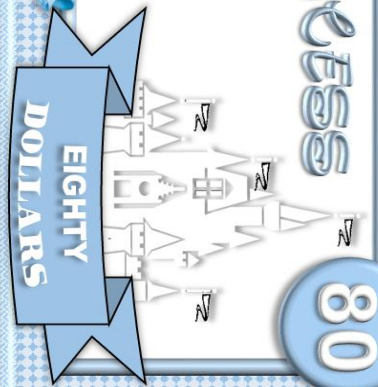

PRINCESS

TWENTY DOLLARS

20

This is a vertical rectangular card with a pink and white checkered border. At the top, there is an oval portrait of a blonde princess with a crown, wearing a pink dress with a white floral pattern. Below the portrait is a smaller, full-body illustration of the same princess. The word "PRINCESS" is written in a large, purple, serif font. Below that, a purple banner contains the text "TWENTY DOLLARS" in white. At the bottom, a purple circle contains the number "20" in white. The background features a faint illustration of a castle.

PRINCESS

SEVENTY DOLLARS

70

PRINCESS

SEVENTY DOLLARS

70

PRINCESS

EIGHTY
DOLLARS

80

PRINCESS

EIGHTY
DOLLARS

80

PRINCESS

EIGHTY
DOLLARS

80

PRINCESS