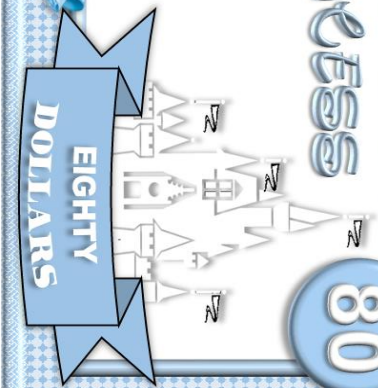

PRINCESS

EIGHTY
DOLLARS

80