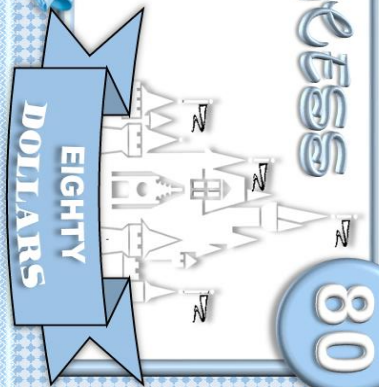

PRINCESS DOLLAR

**PLAY MONEY FOR
GAMES. PRIZES.
COUNTING. AND
MORE!**

12 DIFFERENT DOLLARS

PRINCESS

TWENTY DOLLARS

20

This is a vertical rectangular card with a pink and white checkered border. At the top, there is an oval portrait of a blonde princess with a crown, wearing a pink dress with a white floral pattern. Below the portrait is a smaller, full-body illustration of the same princess. The word "PRINCESS" is written in a large, purple, serif font. Below that, a purple banner contains the text "TWENTY DOLLARS" in white. At the bottom, a purple circle contains the number "20" in white. The background features a faint illustration of a castle.

PRINCESS

TWENTY DOLLARS

20

This is a vertical rectangular card with a pink and white checkered border. At the top, there is an oval portrait of a blonde princess with a crown, wearing a pink dress with a white floral pattern. Below the portrait is a smaller, full-body illustration of the same princess. The word "PRINCESS" is written in a large, purple, serif font. Below that, a purple banner contains the text "TWENTY DOLLARS" in white. At the bottom, a purple circle contains the number "20" in white. The background features a faint illustration of a castle.

80

PRINCESS

EIGHTY
DOLLARS

80

PRINCESS

EIGHTY
DOLLARS

80

PRINCESS